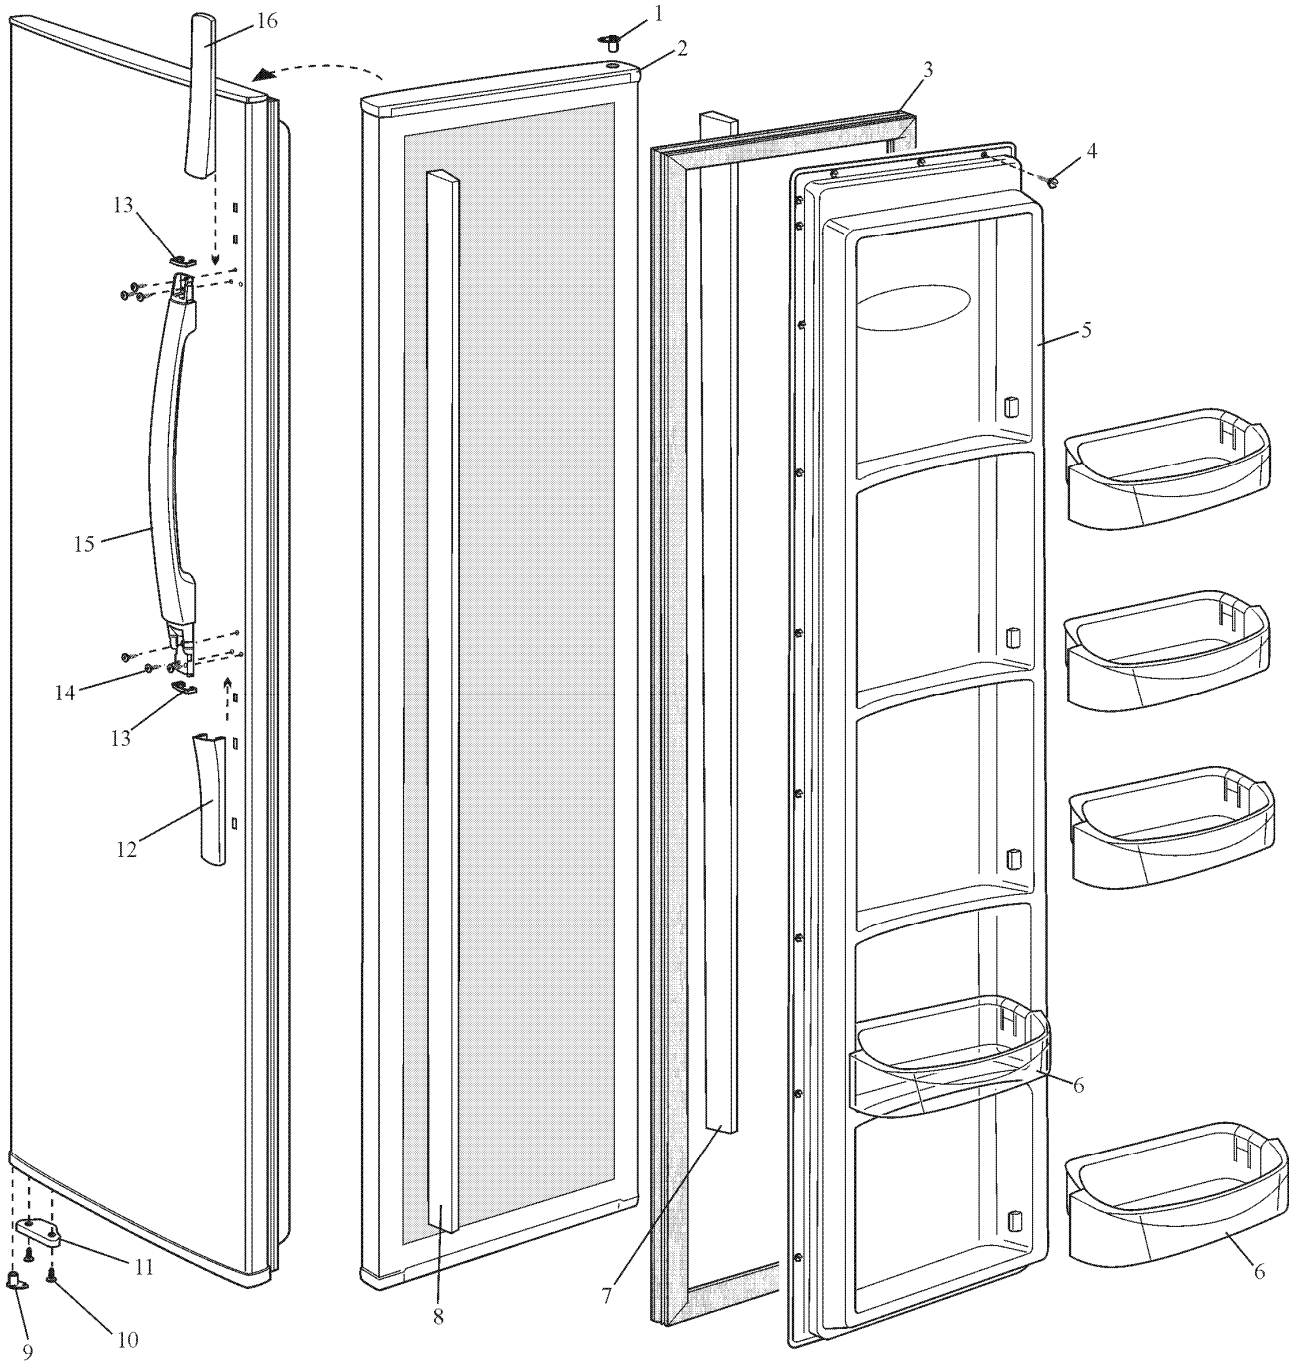

MODELS: RS662T, *01 (WHITE, STANDARD)
RS663T, *01 (STAINLESS STEEL, STANDARD)

EX. VIEW DRAWING 3357
HOUSING CONTROL STD

MODELS: RS663T, *01
(STAINLESS STEEL, STANDARD)

EX. VIEW DRAWING 3398A
DOOR ASSY. FREEZER

**MODELS: RS643T, *01 (STAINLESS STEEL, I & W) EX. VIEW DRAWING 3396A
RS663T, *01 (STAINLESS STEEL, STANDARD) DOOR ASSY.
FOOD COMPARTMENT**

MODELS: RS662T, *01 (WHITE, STANDARD)
RS663T, *01 (STAINLESS STEEL, STANDARD)

EX. VIEW DRAWING 3404
CABINET ASSY.

MODELS: RS662T, *01 (WHITE, STANDARD)
RS663T, *01 (STAINLESS STEEL, STANDARD)

EX. VIEW DRAWING 3649
FREEZER ASSY.

MODELS: RS662T, *01 (WHITE, STANDARD)
RS663T, *01 (STAINLESS STEEL, STANDARD)