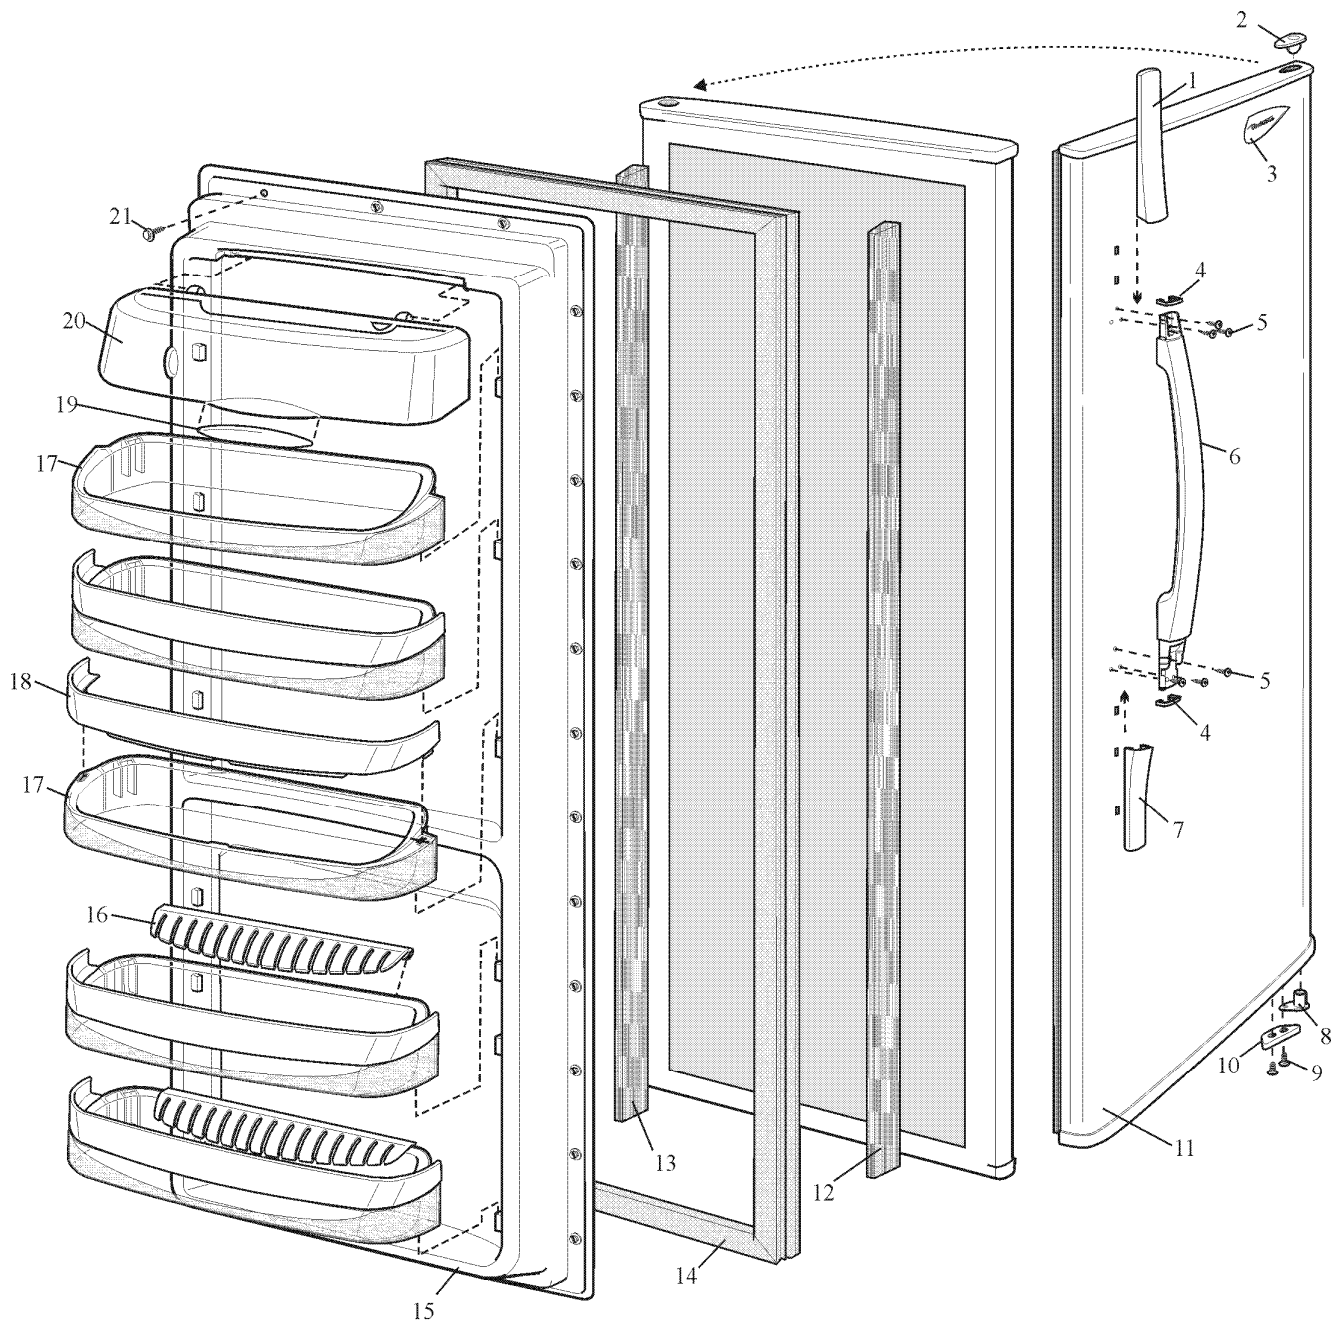

MODELS: RS662T, *01 (WHITE, STANDARD)
RS663T, *01 (STAINLESS STEEL, STANDARD)

EX. VIEW DRAWING 3357
HOUSING CONTROL STD

MODELS: RS663T, *01
(STAINLESS STEEL, STANDARD)

EX. VIEW DRAWING 3398A
DOOR ASSY. FREEZER

**MODELS: RS643T, *01 (STAINLESS STEEL, I & W) EX. VIEW DRAWING 3396A
RS663T, *01 (STAINLESS STEEL, STANDARD) DOOR ASSY.
FOOD COMPARTMENT**

MODELS: RS662T, *01 (WHITE, STANDARD)
RS663T, *01 (STAINLESS STEEL, STANDARD)