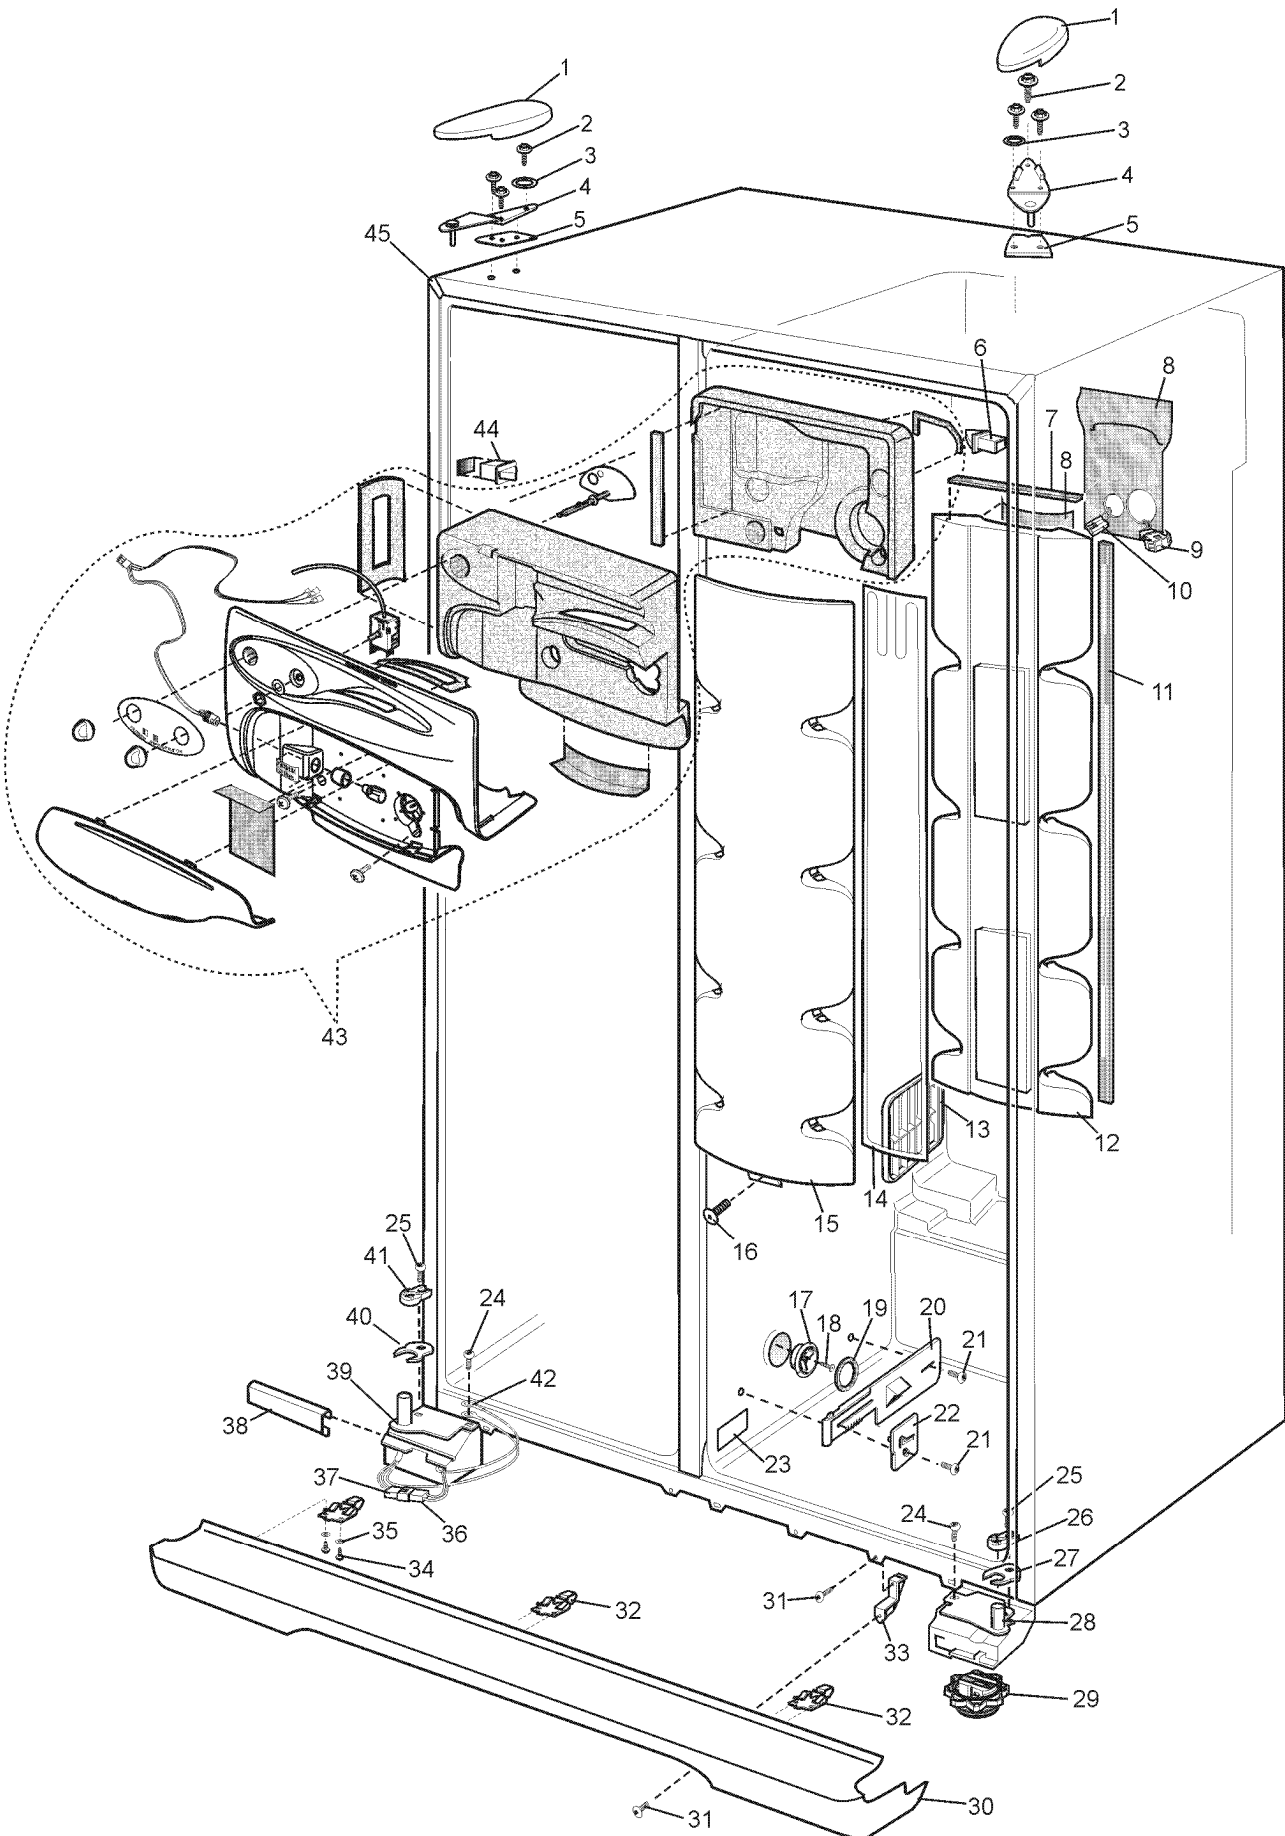

MODELS: RS662T, *01 (WHITE, STANDARD)
RS663T, *01 (STAINLESS STEEL, STANDARD)

EX. VIEW DRAWING 3404
CABINET ASSY.